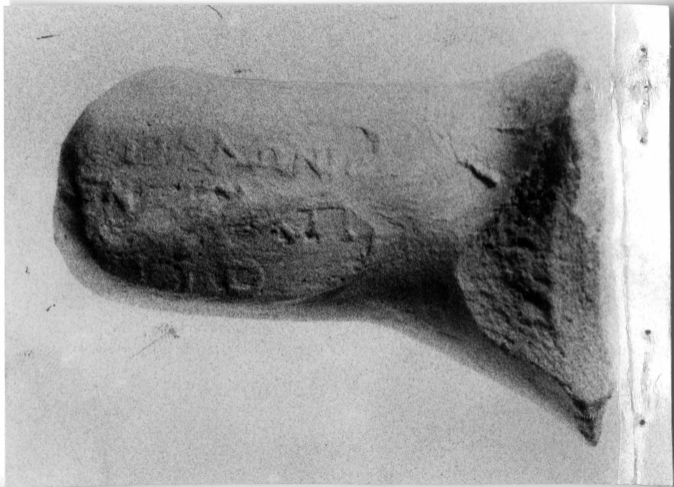

ΜΕΝΑΝΔΡΟΣ
ΛΑΟΔΙΚΕΥΣ

ΑΠΟΛΛΩΝΙΟΣ

(ΠΑΝ. 3) R

in superposed stamp
with ΠΑΝΑΜΟΝ retri.

N

Απολλωνίου
Μενάνδρου
Λαοδικεύς

Alex: Benachi 12.VII.61

AA

^{23. VII. 65}
(envelope contains 3 rubbings)
probably all of the same
impression as that in
rubbings kept in COMB. 6
(aug. file.)

ABC SR no. 38

2. VII. 61

~~OT U~~

corn loop
??

BROUGHT BY S. NAGHI

12. VII. 61